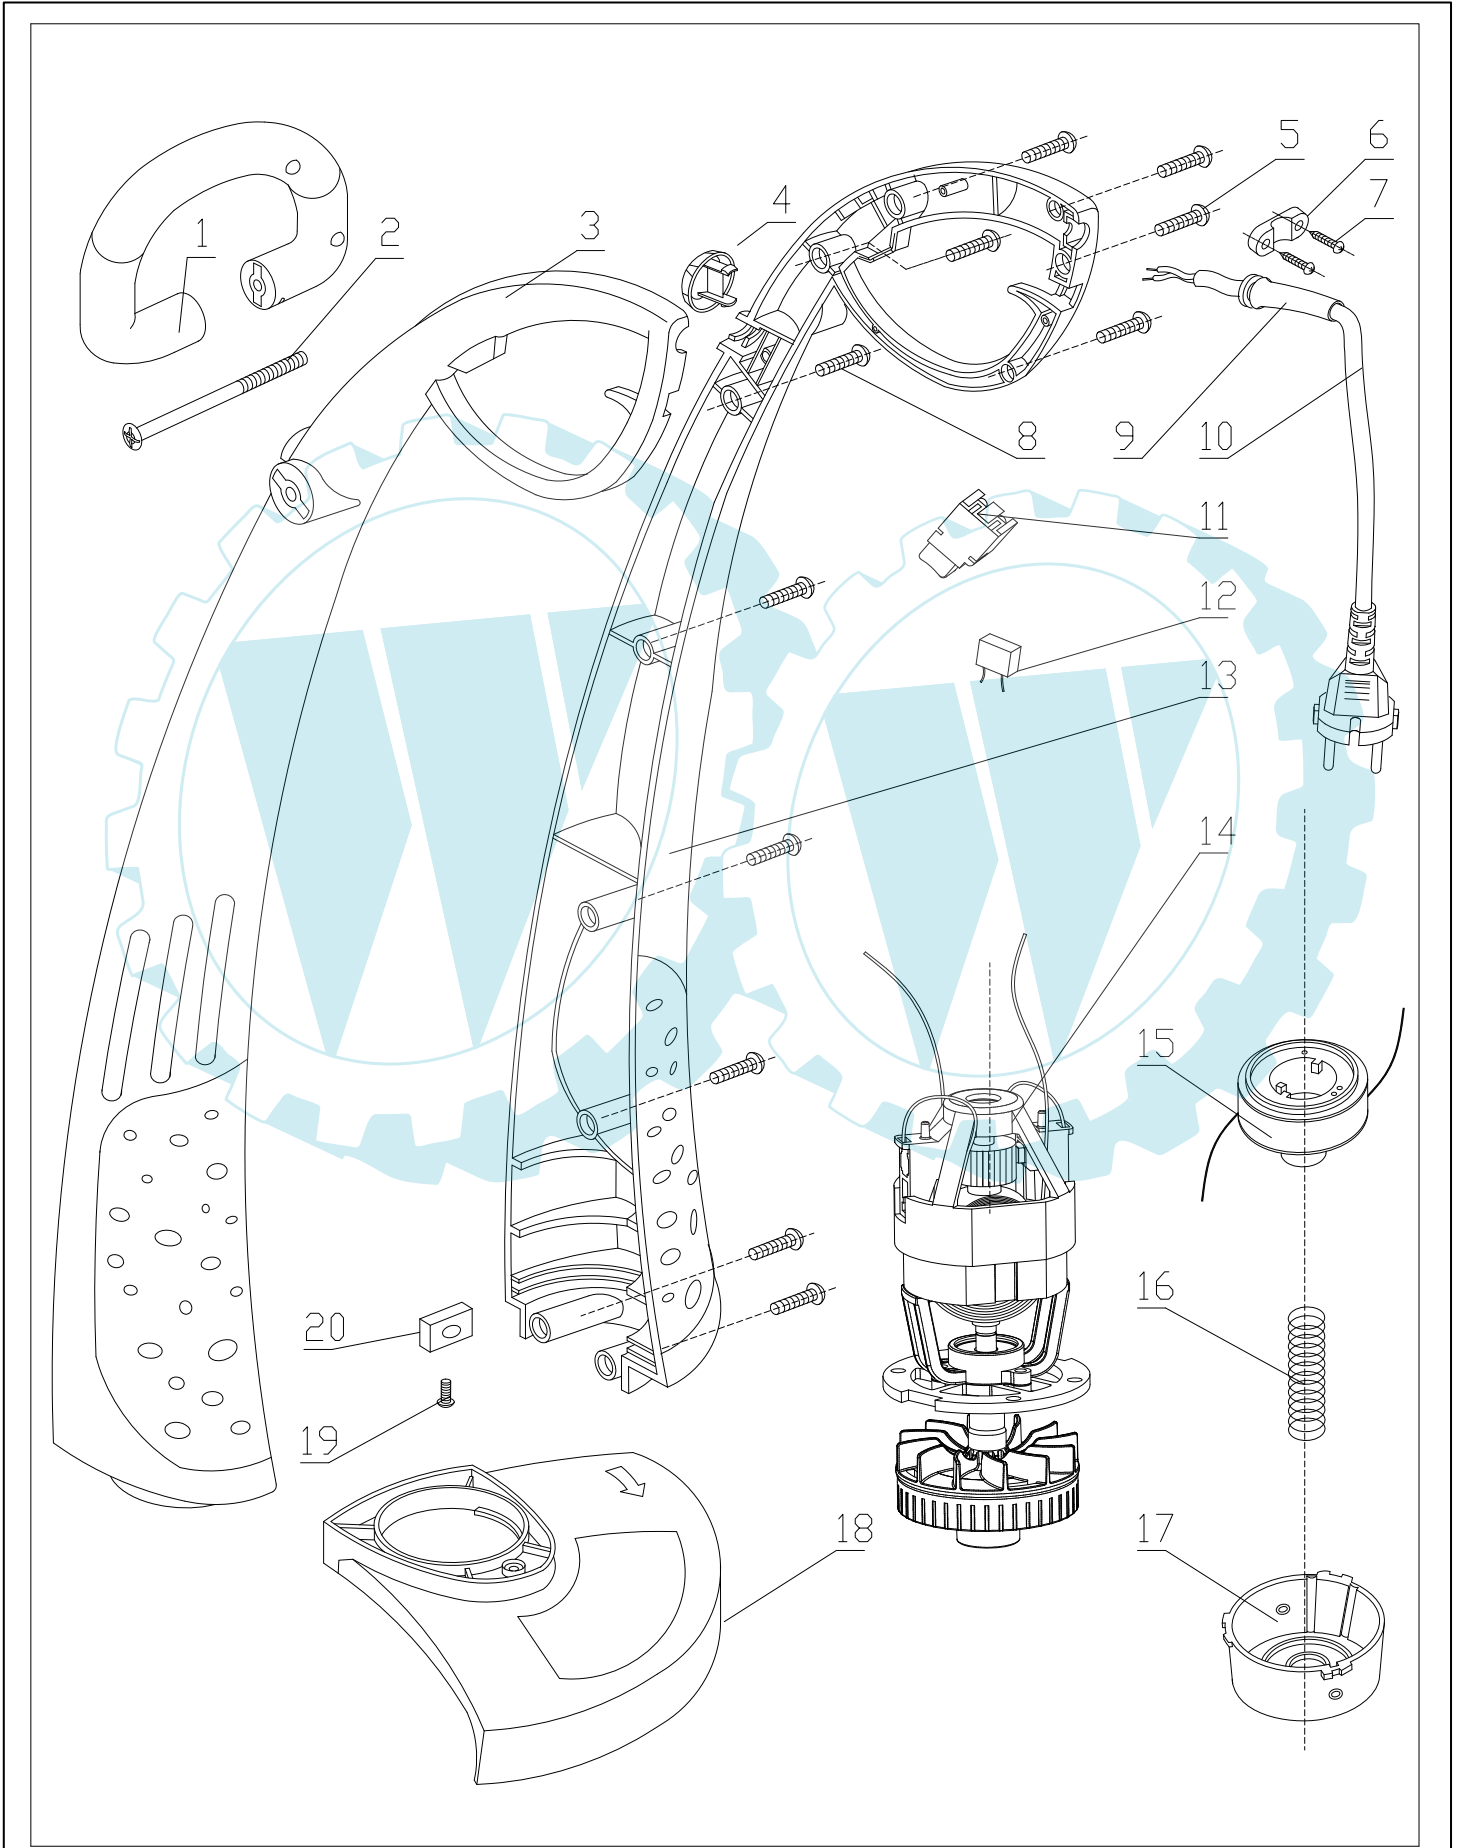

EXPLOSIVE DRAWING

Electric Grass Trimmer---ERT250/1

File:0020100477ZA

Version: 1.0

Date: 28th April,2010

Spare Parts List

File: 0020100477ZA

Version: 1.0

Date: 28th April,2010

Electric Grass Trimmer----ERT250/1

Pos. No	Part code	Part Description	QTY	losable	damage-able	Consum-able	FOB Unit Price (USD)	Remark
1	477001R9005	additional handle	1	Y			█	
2	B320050	screw M6x80	1				█	
3	477002R3000	left motor housing	1				█	
4	477003	decorative cap	1	Y			█	
5	B400023F	self-tapping screw ST4.2x13	5				█	
6	477004	cable fixture plate	1				█	
7	B400023F	self-tapping screw ST4.2x13	2				█	
8	B400025F	self-tapping screw ST4.2x16	6				█	
9	477005	cable sleeve	1				█	
10	477006	cable	1				█	
11	477007R9005	switch	1				█	
12	477008	capacitor 0.22μF	1				█	
13	477009R3000	right motor housing	1				█	
14	477010	motor	1				█	
15	477011R9005	spool	1			Y	█	
16	477012	spring	1	Y			█	
17	477013R9005	spool cover	1				█	
18	477014R9005	guard	1		Y		█	
19	B320027	screw M4x20	1	Y			█	
20	477015	nut	1				█	