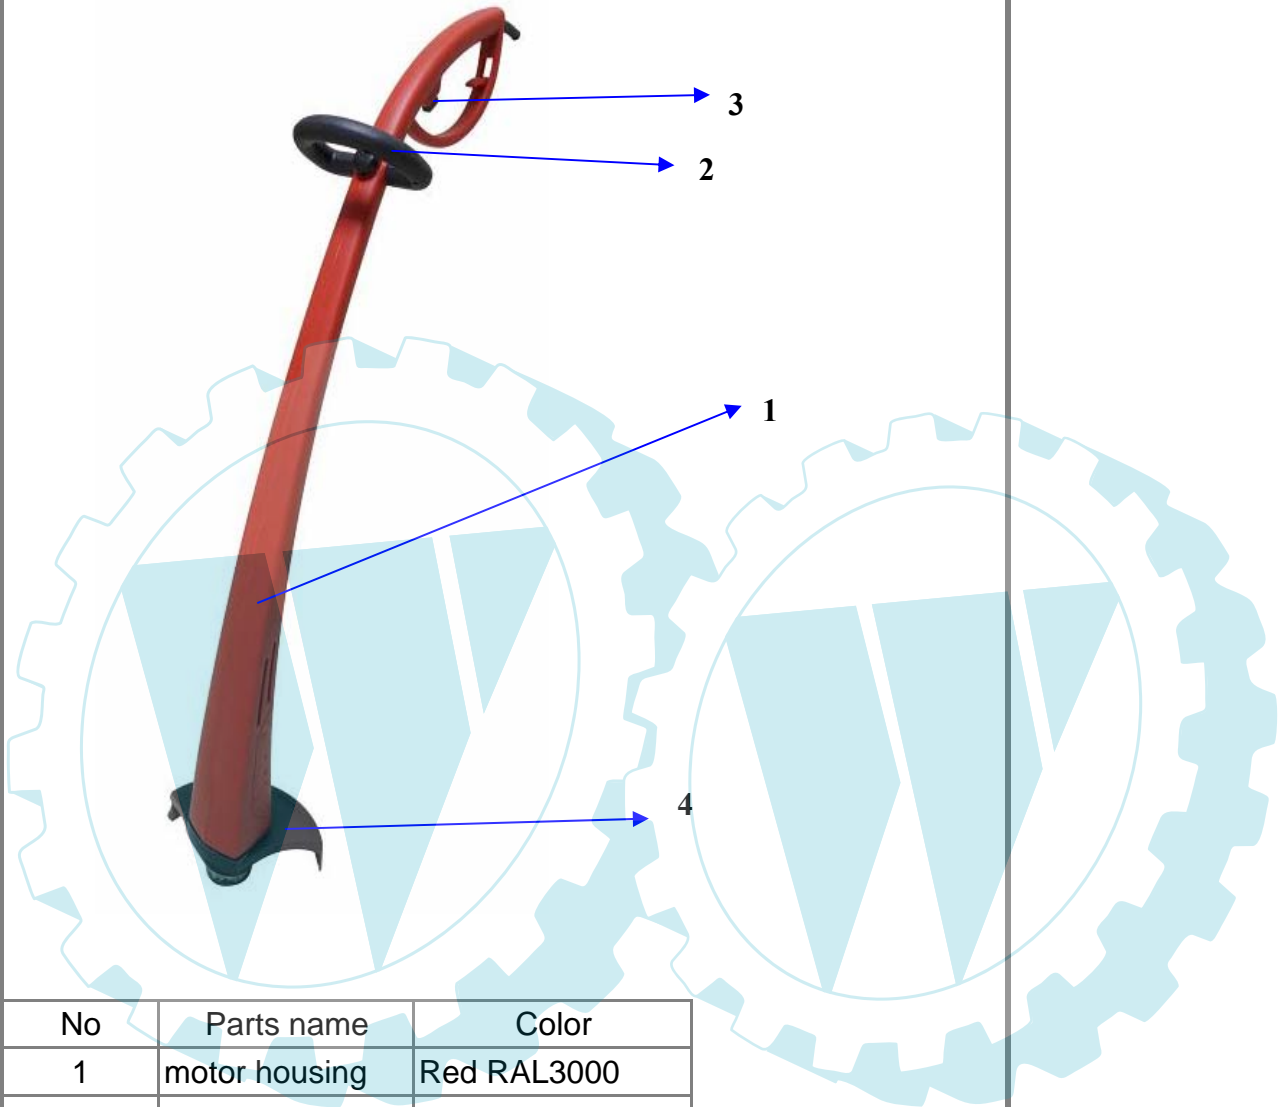

Product Color Combination

No	Parts name	Color
1	motor housing	Red RAL3000
2	Handle	Black RAL9005
3	Switch	Black RAL9005
4	guard	Black RAL9005

Remark:

FOR Hagebau